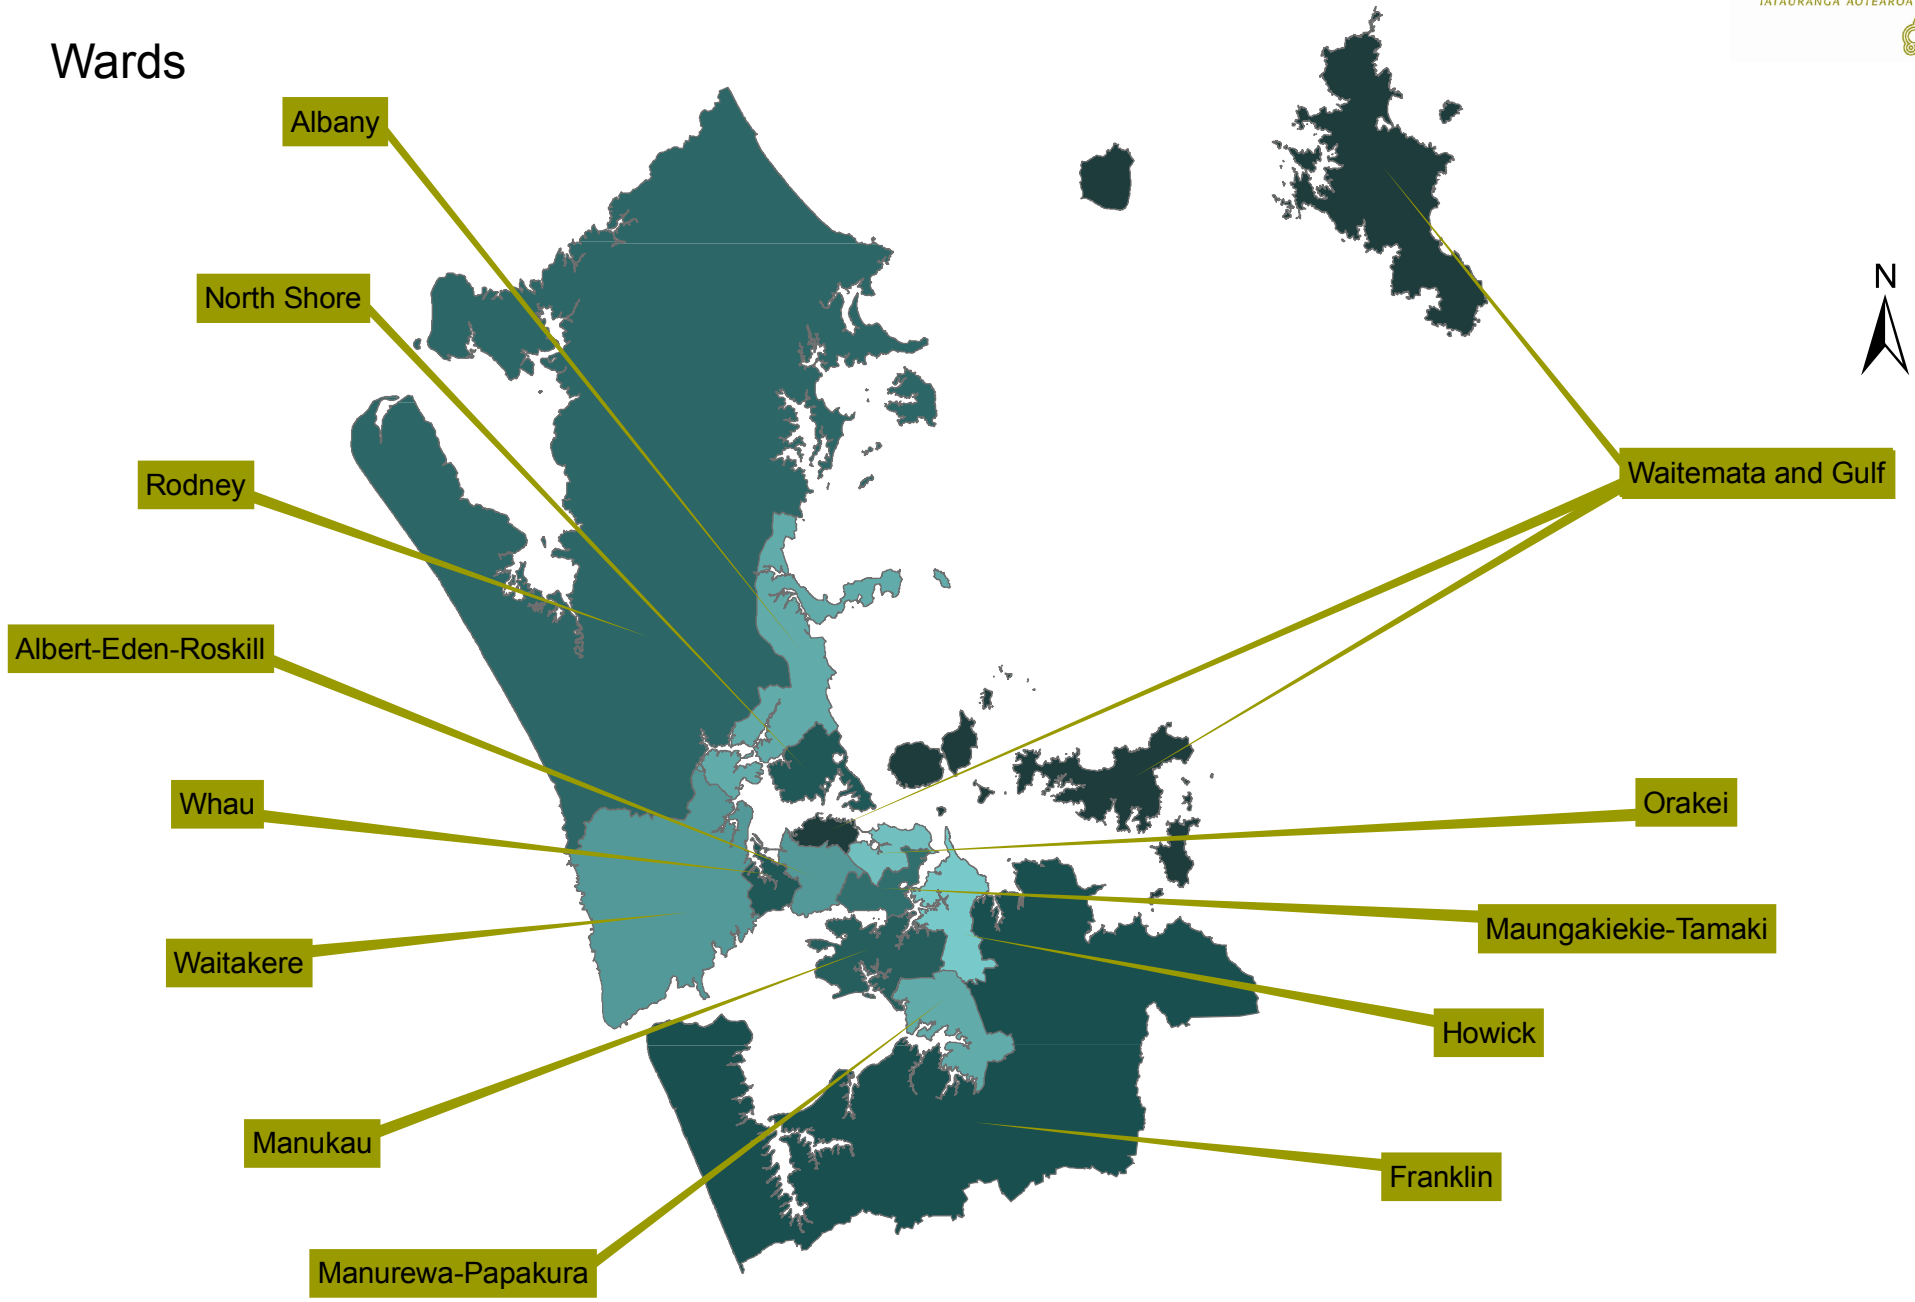

# Auckland Council

## Wards

0 5 10 15 20 kilometres