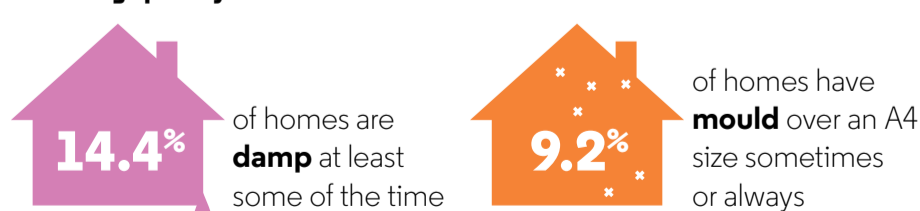

Top seven industries:

Our housing

110,910

Total **private dwellings** **8.6%** increase since 2018

\$400

Median rent paid by households **38.2%** increase since 2018

Ownership

Housing quality

Our income

Median income: **\$39,100** **30.4%** increase since 2018

This infographic was developed to illustrate key results of the 2023 Census. All results for individuals have been calculated from the census usually resident population count of New Zealand. All results for dwellings have been calculated from private dwellings. All results for households have been calculated from households in occupied private dwellings. This data uses fixed random rounding to protect confidentiality.