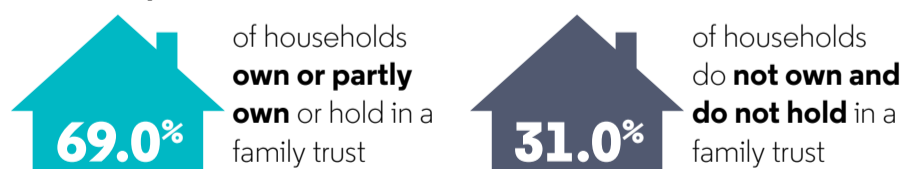

Top seven industries:

Our housing

110,910

Total **private dwellings** **8.6%** increase since 2018

\$400

Median rent paid by households **38.2%** increase since 2018

Ownership

Housing quality

Our income

Median income: **\$39,100** **30.4%** increase since 2018

This infographic was developed to illustrate key results of the 2023 Census. All results for individuals have been calculated from the census usually resident population count of New Zealand. All results for dwellings have been calculated from private dwellings. All results for households have been calculated from households in occupied private dwellings. This data uses fixed random rounding to protect confidentiality.