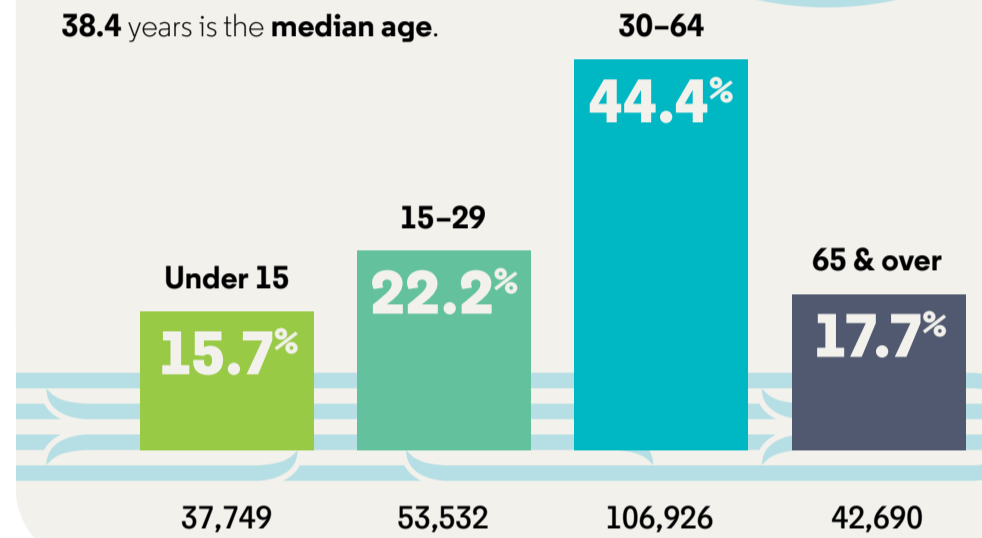

more people since 2018

Our genders

50.3%

121,185 identify as female

0.5%

1,188 identify as having another gender

49.2%

118,524 identify as male

Our LGBTIQ+ community

5.7%

10,443* identify as belonging to the LGBTIQ+ community

*People aged 15 years and over

Our places of birth

- 76.1%: 182,010 born in New Zealand
- 23.9%: 57,219 born overseas

Top five overseas birthplaces

- North-West Europe: 8.3%
- The Americas: 2.8%
- Australia: 2.7%
- South-East Asia: 2.6%
- North-East Asia: 1.8%

Our ages

38.4 years is the median age.

Our ethnicities

Top seven ethnic groups*

Languages we use