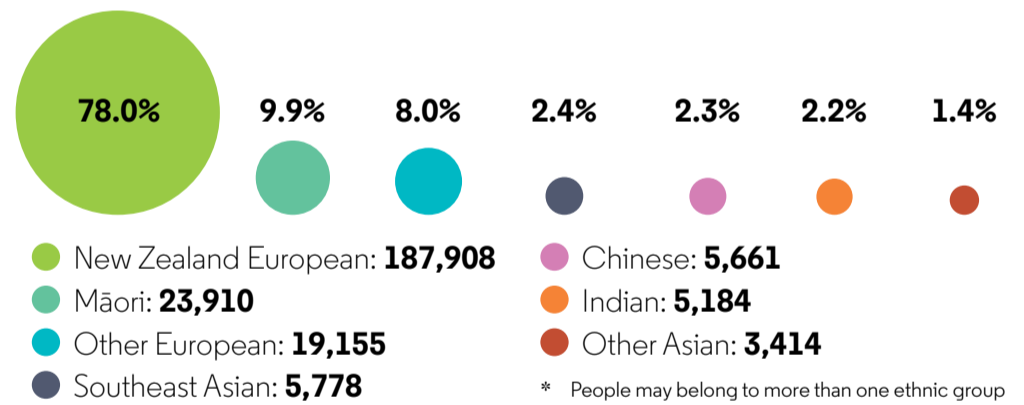

Our LGBTIQ+ community

5.7%

10,443* identify as belonging to the LGBTIQ+ community

*People aged 15 years and over

Our places of birth

- 76.1%: 182,010 born in New Zealand
- 23.9%: 57,219 born overseas

Top five overseas birthplaces

- North-West Europe: 8.3%
- The Americas: 2.8%
- Australia: 2.7%
- South-East Asia: 2.6%
- North-East Asia: 1.8%

Our ages

38.4 years is the median age.

Our ethnicities

Top seven ethnic groups*

Languages we use

234,783

97.5% of the population speak English.

Next most common languages*

The following data is for people who are **15 years and over**

203,151

people from the Otago region are **15 years and over**.
That is **84.3%** of the total regional population.