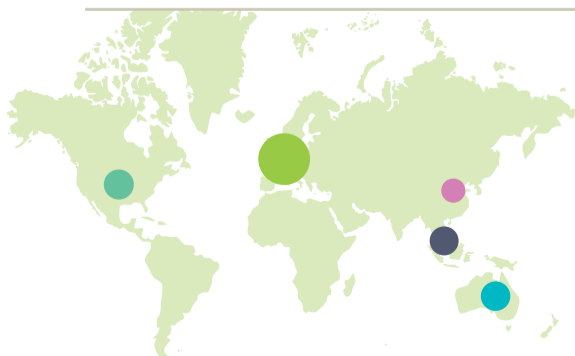

Our LGBTIQ+ community

5.7%

10,443* identify as belonging to the LGBTIQ+ community

*People aged 15 years and over

Our places of birth

- 76.1%: 182,010 born in New Zealand
- 23.9%: 57,219 born overseas

Top five overseas birthplaces

- North-West Europe: 8.3%
- The Americas: 2.8%
- Australia: 2.7%
- South-East Asia: 2.6%
- North-East Asia: 1.8%

Our ages

38.4 years is the median age.

Our ethnicities

Top seven ethnic groups*

Languages we use