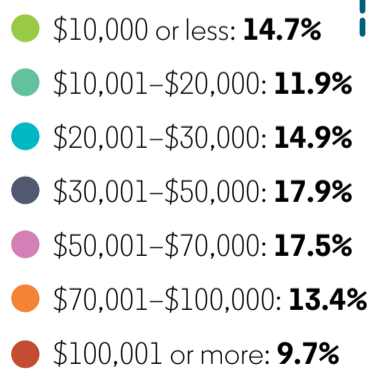

- North-West Europe: 8.3%
- The Americas: 2.8%
- Australia: 2.7%
- South-East Asia: 2.6%
- North-East Asia: 1.8%

Our ages

38.4 years is the median age.

Our ethnicities

Top seven ethnic groups*

Languages we use

Top seven industries:

Our housing

110,910

Total **private dwellings** **8.6%** increase since 2018

\$400

Median rent paid by households **38.2%** increase since 2018

Ownership

Housing quality

Our income

Median income: **\$39,100** **30.4%** increase since 2018

This infographic was developed to illustrate key results of the 2023 Census. All results for individuals have been calculated from the census usually resident population count of New Zealand. All results for dwellings have been calculated from private dwellings. All results for households have been calculated from households in occupied private dwellings. This data uses fixed random rounding to protect confidentiality.