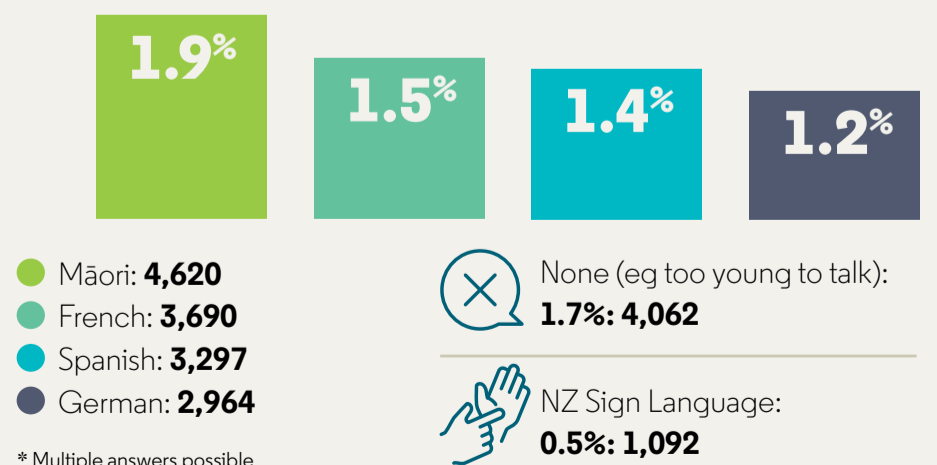

Our LGBTIQ+ community

5.7%

10,443* identify as belonging to the LGBTIQ+ community

*People aged 15 years and over

Our places of birth

- 76.1%: 182,010 born in New Zealand
- 23.9%: 57,219 born overseas

Top five overseas birthplaces

- North-West Europe: 8.3%
- The Americas: 2.8%
- Australia: 2.7%
- South-East Asia: 2.6%
- North-East Asia: 1.8%

Our ages

38.4 years is the median age.

Our ethnicities

Top seven ethnic groups*

Languages we use

234,783

97.5% of the population speak English.

Next most common languages*

The following data is for people who are **15 years and over**

203,151

people from the Otago region are **15 years and over**.
That is **84.3%** of the total regional population.