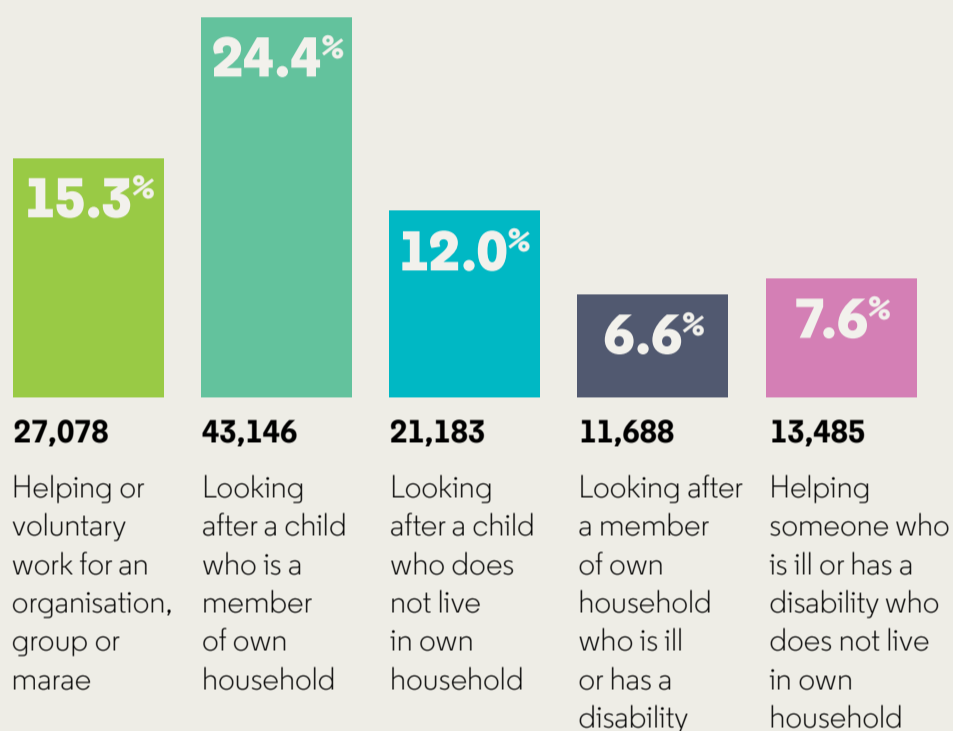

- North-West Europe: 8.3%
- The Americas: 2.8%
- Australia: 2.7%
- South-East Asia: 2.6%
- North-East Asia: 1.8%

Our ages

38.4 years is the median age.

Our ethnicities

Top seven ethnic groups*

Languages we use

234,783

97.5% of the population speak English.

Next most common languages*

The following data is for people who are **15 years and over**

203,151

people from the Otago region are **15 years and over**.
That is **84.3%** of the total regional population.

Our highest qualifications

Unpaid activities

Unpaid activities cover activities performed in the four weeks before the census, without pay. Those activities include:

How we work

132,600

people are employed in either part-time or full-time work.